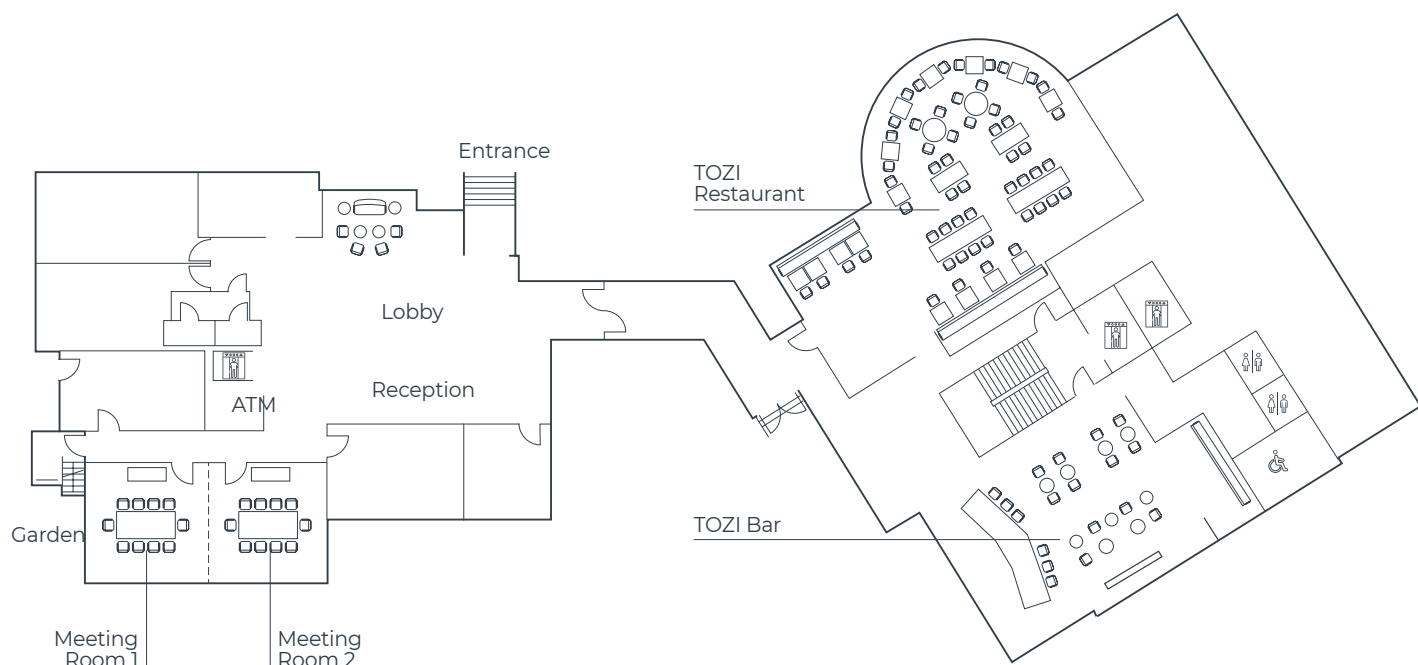

**2**

FLEXIBLE  
MEETING ROOMS

**35m<sup>2</sup>**

MEETING  
SPACE

**25**

GUEST  
CAPACITY

**1**

PRIVATE  
GARDEN

**104**

GUEST  
ROOMS

**1**

RESTAURANT  
- TOZI

**1**

FITNESS  
CENTRE

**1**

BAR  
- TOZI

# Floor Plans

# Capacities

ROOM NAME	DIMENSION W X L X H (M)	SIZE M <sup>2</sup>	THEATRE	BOARD ROOM	U SHAPE	CLASS ROOM	CABARET	DINNER	RECEP- TION
Meeting Room 1	4.7 x 3.8 x 2.4	17	15	8		8		8	
Meeting Room 2	4.7 x 3.8 x 2.4	17	15	8		8		8	
Meeting Room 1+2	9.4 x 3.8 x 2.4	35	18	15		16		16	
TOZI Bar & Restaurant									50