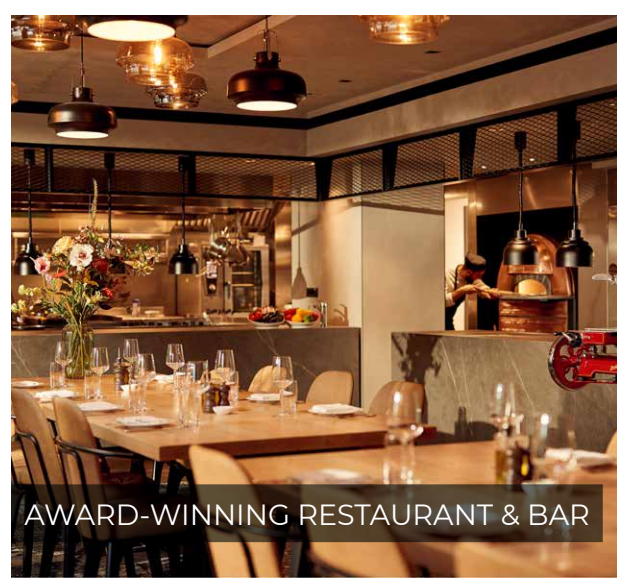

AWARD-WINNING RESTAURANT & BAR

NEED A QUOTE?

Our experienced sales team would be delighted to send you a customised proposal. Please contact us on:

groupamsterdam@pphe.com or +31 (0) 20 717 6887

parkplazavondelpark.com

parkplaza.com

@parkplaza