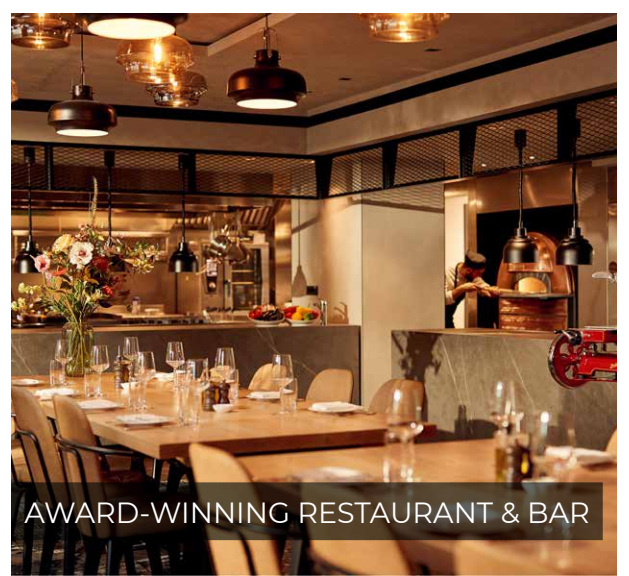

AWARD-WINNING RESTAURANT & BAR

NEED A QUOTE?

Our experienced sales team would be delighted to send you a customised proposal. Please contact us on:

groupamsterdam@pphe.com or +31 (0) 20 717 6887

parkplazavondelpark.com

parkplaza.com

@parkplaza