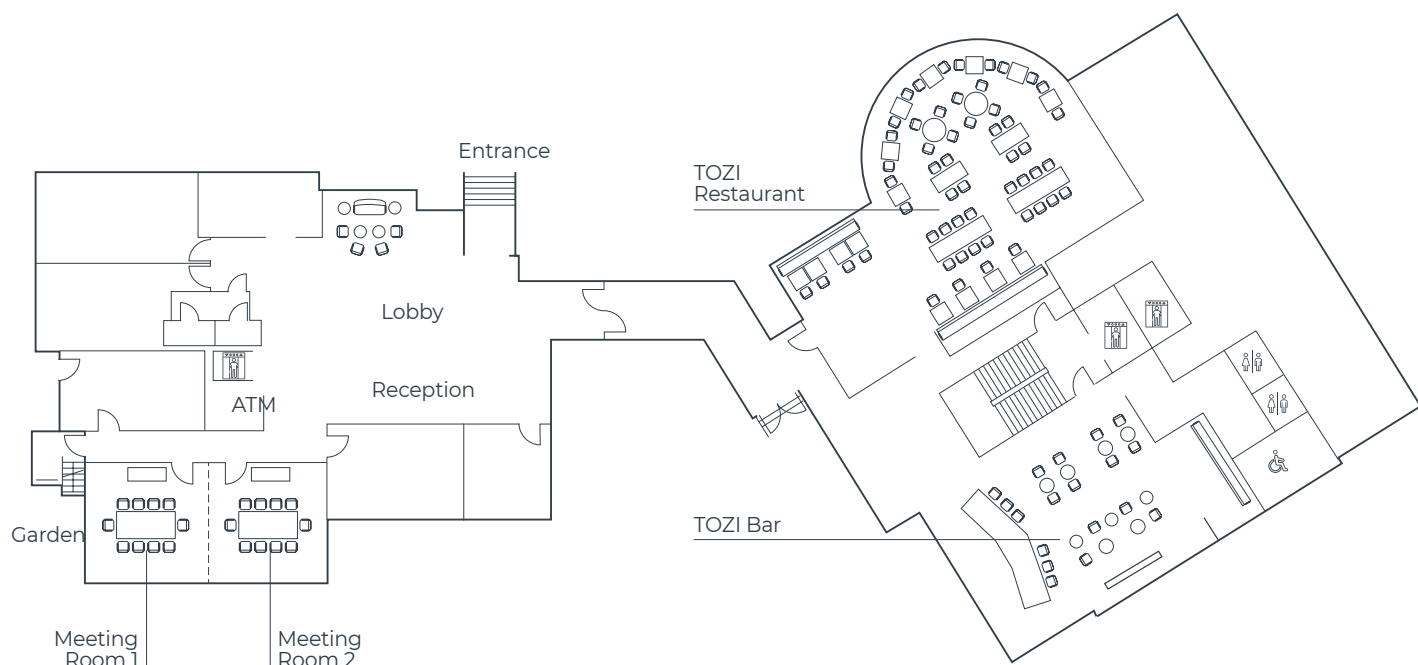

2

FLEXIBLE
MEETING ROOMS

35m²

MEETING
SPACE

25

GUEST
CAPACITY

1

PRIVATE
GARDEN

104

GUEST
ROOMS

1

RESTAURANT
- TOZI

1

FITNESS
CENTRE

1

BAR
- TOZI

RADISSON
REWARDS
FOR BUSINESS

Floor Plans

Capacities

ROOM NAME	DIMENSION W X L X H (M)	SIZE M ²	THEATRE	BOARD ROOM	U SHAPE	CLASS ROOM	CABARET	DINNER	RECEP- TION
Meeting Room 1	4.7 x 3.8 x 2.4	17	15	8		8		8	
Meeting Room 2	4.7 x 3.8 x 2.4	17	15	8		8		8	
Meeting Room 1+2	9.4 x 3.8 x 2.4	35	18	15		16		16	
TOZI Bar & Restaurant									50

DISCOVER MORE OF THE HOTEL WITH A 3D VIRTUAL TOUR:
<https://my.matterport.com/show/?m=tcWwMkNDaoG>

FLEXIBLE MEETINGS WITH NATURAL DAYLIGHT

LOCATED OPPOSITE VONDELPARK

MODERN FITNESS CENTRE

PRIVATE GARDEN AS BREAKOUT ROOM